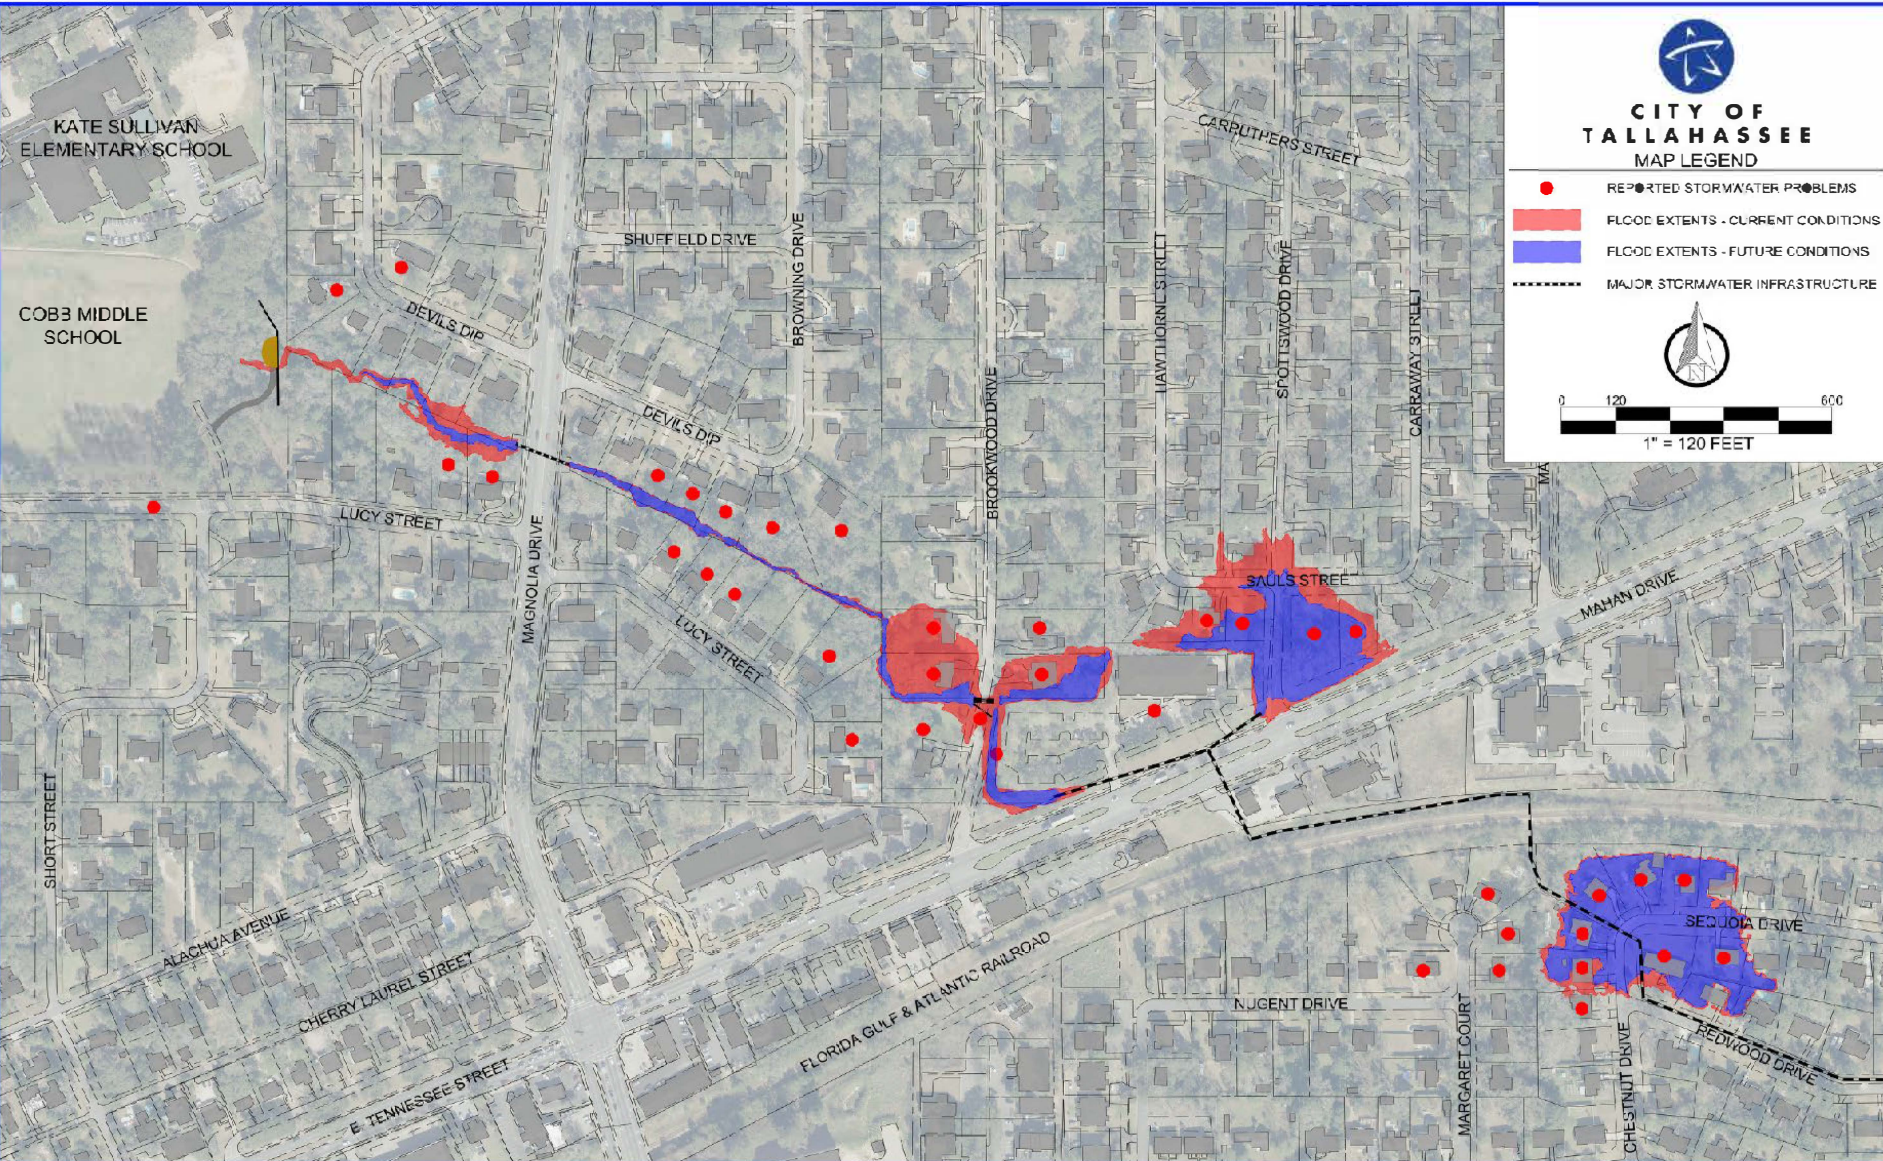

**CITY OF
TALLAHASSEE**
MAP LEGEND

- REPORTED STORMWATER PROBLEMS
- FLOOD EXTENTS - CURRENT CONDITIONS
- FLOOD EXTENTS - FUTURE CONDITIONS
- MAJOR STORMWATER INFRASTRUCTURE

HILLCREST & LUCY STREETS STORMWATER IMPROVEMENTS
REPORTED PROBLEMS & FLOOD EXTENTS